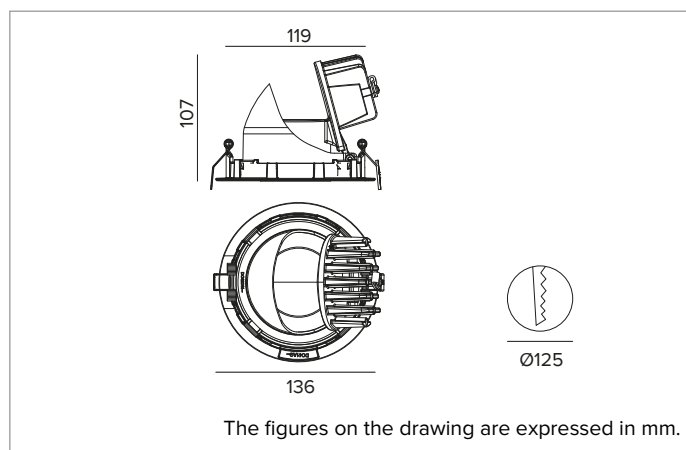

1T9299EL | CTEVO EXTRACTABLE 125

Recessed extractable LED projector

| | | | | | | |
|--------|-----------------|--------|--------|----------|------|-----|
| | 4000K | H(m) | D(m) | Emax(lx) | | |
| | Ra90 | | 29° | | | |
| | Fixture Power | 21W | 1 | 0.52 | 6866 | |
| | Source Flux | 2451lm | 2 | 1.03 | 1716 | |
| | Fixture Flux | 1972lm | 3 | 1.55 | 763 | |
| | Efficacy | 96lm/W | 4 | 2.06 | 429 | |
| TS1331 | Imax=2801cd/klm | Imax | 6866cd | 5 | 2.58 | 275 |

Optic: LENS

Beam angles: FL

Optical efficiency: 80%

Fixture flux: 1972lm

Luminous efficacy: 96lm/W

Photobiological safety: Compliant with RG1 low risk group

MECHANICAL CHARACTERISTICS

Die-cast black painted anodised aluminium body and dissipator. Friction rotation system on hinges with adjustability of the fixture from -25°/+75° on a vertical plane and can be manually aimed to 355° on a horizontal plane. Trim version with an integrated black ring.