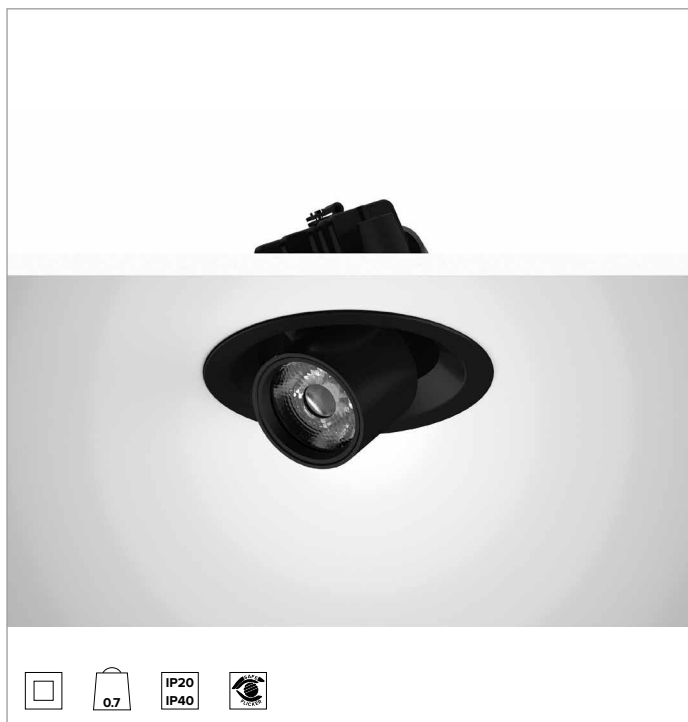

1T9299EL | CTEVO EXTRACTABLE 125

Recessed extractable LED projector

| | | | | | | |
|--------|-----------------|--------|--------|----------|------|-----|
| | 4000K | H(m) | D(m) | Emax(lx) | | |
| | Ra90 | | 29° | | | |
| | Fixture Power | 21W | 1 | 0.52 | 6866 | |
| | Source Flux | 2451lm | 2 | 1.03 | 1716 | |
| | Fixture Flux | 1972lm | 3 | 1.55 | 763 | |
| | Efficacy | 96lm/W | 4 | 2.06 | 429 | |
| TS1331 | Imax=2801cd/klm | Imax | 6866cd | 5 | 2.58 | 275 |

CCT nominal: 4000K

Lifetime (L80/B10): >50000h tq +25°C

ILLUMINOTECHNICAL CHARACTERISTICS

FL - precision optics with a black silicone cut off ring. Version with a transparent PMMA lens. UGR<19 (EN 12464-1).

Optic: LENS

Beam angles: FL

Optical efficiency: 80%

Fixture flux: 1972lm

Luminous efficacy: 96lm/W

Photobiological safety: Compliant with RG1 low risk group

MECHANICAL CHARACTERISTICS

Die-cast black painted anodised aluminium body and dissipator. Friction rotation system on hinges with adjustability of the fixture from -25°/+75° on a vertical plane and can be manually aimed to 355° on a horizontal plane. Trim version with an integrated black ring.

Colour and finish: Deep black

Weight: 0.7Kg

Degree of protection: IP20 for recessed part

Degree of protection: IP40 for exposed part

ELECTRICAL CHARACTERISTICS

Integrated electronic ON-OFF driver.

Fixture Power: 21W